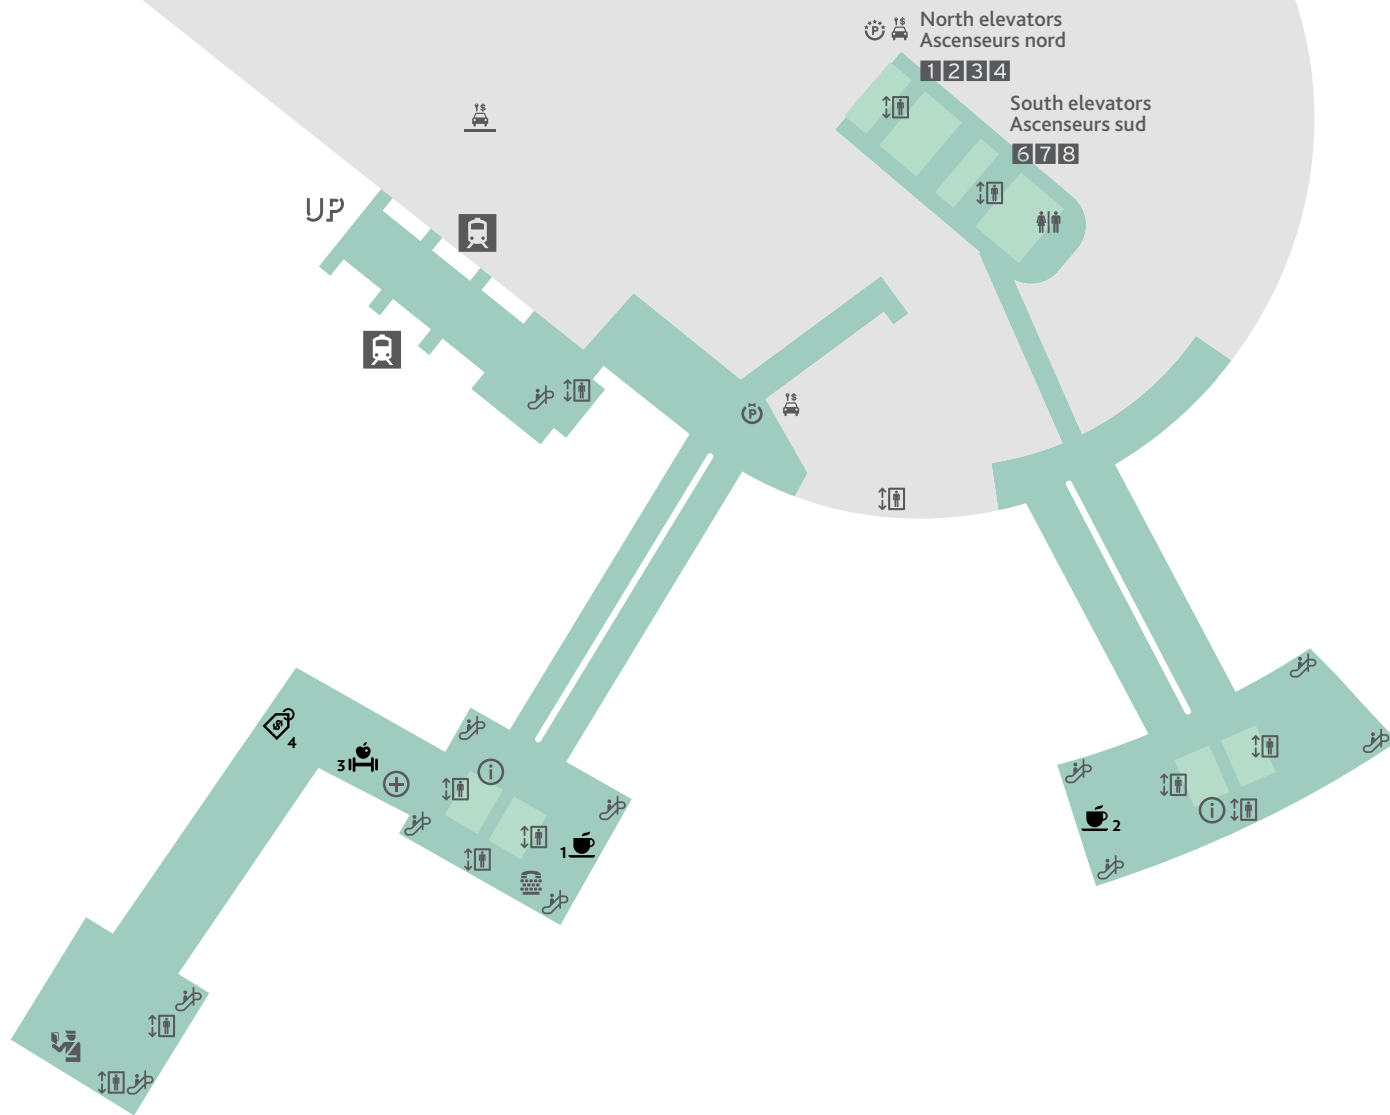

P5 Parking Stationnement

TERMINAL 1

Before Security Level 2

T1 RETAIL INDEX

CAFÉS & SNACKS

- 1 Booster Juice
- 2 T.O.'s feat. Tim Hortons

HEALTH & BEAUTY

- 3 Skyhealth Express

SPECIALTY STORES

- 4 Museum

SERVICES

- Bathroom
- Info
- Escalator
- Elevator
- TTY
- Security Screening
- Medical Centre
- Car Rental
- Car Care
- Valet Care
- Car Rental on Ground Floor Parking Garage
- Link Train
- Union Pearson Express

ATMs

Over 40 ATMs are available throughout the airport

Types of ATMs available include:
CIBC, Travelex, Plus, Cirrus